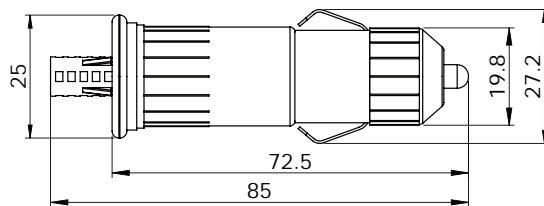

Normal Cigarette Lighter Plugs

with AGC/JMC Fuses

Illuminated Cigarette Lighter Plug with Fuse

AP109

- Replaceable AGC/JMC Fuses
- Illuminated shielding
- Heavy-duty (20A) model available
- Designed for both Size A (ϕ 21.0mm) & Size B (ϕ 22.0mm) Sockets
- Amp Rating :
Standard Model: 5A
Enhanced Model: 20A
- CE

Coding Guide for pre-wired AP Cigarette Lighter Plugs

AP111□□ □□ - □□# - □□"
(1) (2) (3) (4)

(1) Cord Types		(2) Lead Process		(3) Wire Gauge		(4) Wire Length	
1	Straight Cord – 2C	C	Cut	□□#	AWG #	□□"	Length in inches
2	Coil Cord (Ribbon)	T	Tinned/Stripped	□□mm	Φ in mm (for cord type 3 & 4 only)	□□cm	Length in cm
3	Round Cord (choose one below)	Q	0.250"Female Quick Connect Terminal			□□'	Length in feet
3A	Double Conductors	P	DC Plug (180°) (choose one below)			□□m	Length in meters
3B	Single Shielded						
4	Coil Cord/ Round (choose one below)	P1	2.1 x 5.5mm				
4A	Double Conductors	P2	2.5 x 5.5mm				
4B	Single Shielded	P3	1.3 x 3.5mm				
		P4	3 x 6.3mm				
5	Electronic Cord (choose one below)	R	DC Plug (90°) (choose one below)				
5A	UL1015	R1	2.1 x 5.5mm				
5B	UL1007	R2	2.5 x 5.5mm				
		R3	1.3 x 3.5mm				
		R4	3 x 6.3mm				
6	Internal Hook-up (2 x 0.75mm)	S	Cigarette Lighter Socket (choose one below)				
		S1	AS201(Assembled)				
		S2	AS208(Molded)				
		J	DC Jack (choose one below)				
		J1	2.1 x 5.5mm				
		J2	2.5 x 5.5mm				

Cut

Tinned/Stripped

0.250"Female
Quick Connect
Terminal

DC Plug (180°)

DC Plug (90°)

AS201

AS208

Cigarette Lighter Sockets