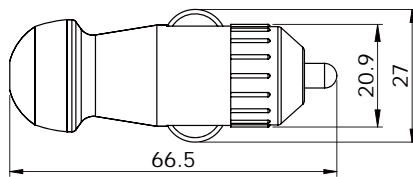

## Normal Cigarette Lighter Plugs

with AGC/JMC Fuses

### Cigarette Lighter Plug with Fuse

AP113

- Replaceable AGC Fuses
- Designed for both Size A ( $\varnothing$  21.0mm) & Size B ( $\varnothing$ 22.0mm) Sockets
- Amp Rating : 10A
- CE

[http://www.yismarine.com/en/product/AP113-Cigarette-Lighter-Plug/Cigarette\\_Lighter\\_Plug-AP113.html](http://www.yismarine.com/en/product/AP113-Cigarette-Lighter-Plug/Cigarette_Lighter_Plug-AP113.html)

#### Lead Process

Cut

Tinned/Stripped

0.250"Female  
Quick Connect  
Terminal

DC Plug (180°)

DC Plug (90°)

AS201

AS208