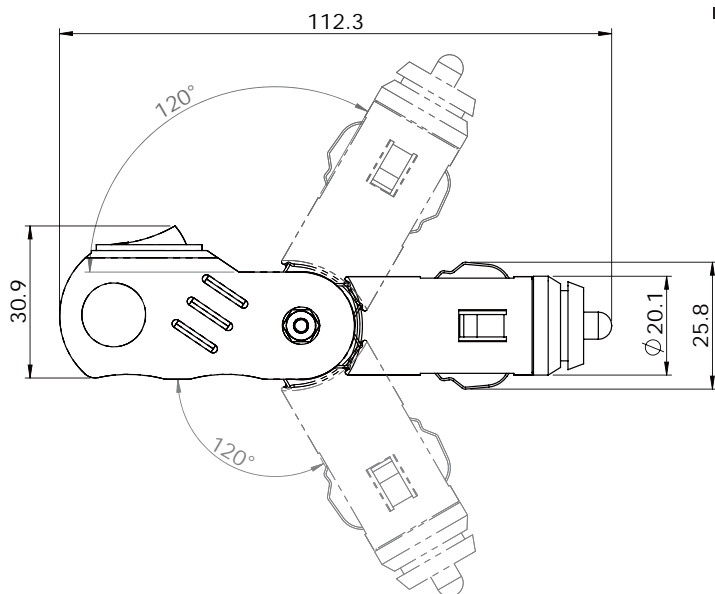

Normal Cigarette Lighter Plugs

with AGC/JMC Fuses

Bendable Car Cigarette Plug with Switch and Fuse

AP120

PATENTED
TW

- Replaceable AGC/JMC Fuses
- Bendable with multiple angle positions ($\pm 60^\circ$)
- Built-in On-Off Switch
- LED power indicator
- Latching collar that latches onto retainers in cigarette lighter sockets
- Designed for both Size A ($\varnothing 21.0\text{mm}$) & Size B ($\varnothing 22.0\text{mm}$) Sockets
- Amp Rating : 10A
- Patented : TW No. P-053789
- CE

(1) Cord Types	(2) Lead Process	(3) Wire Gauge	(4) Wire Length
1 Straight Cord – 2C	C Cut	□□# AWG #	□□" Length in inches
2 Coil Cord (Ribbon)	T Tinned/Stripped	□□mm Φ in mm (for cord type 3 & 4 only)	□□cm Length in cm
3 Round Cord (choose one below)	Q 0.250"Female Quick Connect Terminal		□□' Length in feet
3A Double Conductors	P DC Plug (180°) (choose one below)		□□m Length in meters
3B Single Shielded			
4 Coil Cord/ Round (choose one below)	P1 2.1 x 5.5mm		
4A Double Conductors	P2 2.5 x 5.5mm		
4B Single Shielded	P3 1.3 x 3.5mm		
5 Electronic Cord (choose one below)	P4 3 x 6.3mm		
5A UL1015	R DC Plug (90°) (choose one below)		
5B UL1007	R1 2.1 x 5.5mm		
6 Internal Hook-up (2 x 0.75mm)	R2 2.5 x 5.5mm		
	R3 1.3 x 3.5mm		
	R4 3 x 6.3mm		
	S Cigarette Lighter Socket (choose one below)		
	S1 AS201(Assembled)		
	S2 AS208(Molded)		
	J DC Jack (choose one below)		
	J1 2.1 x 5.5mm		
	J2 2.5 x 5.5mm		

Cut

Tinned/Stripped

0.250"Female
Quick Connect
Terminal

DC Plug (180°)

DC Plug (90°)

AS201

AS208

Cigarette Lighter Sockets