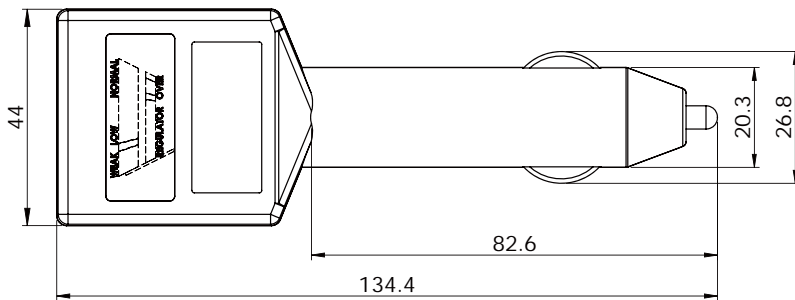

Specialty Cigarette Lighter Plugs

Battery Analyzer (Cigarette Plug Voltage Meter) AP125

- Voltage meter for DC 12V batteries
- Plug designed for both Size A ($\phi 21.0\text{mm}$) & Size B ($\phi 22.0\text{mm}$) Sockets
- CE