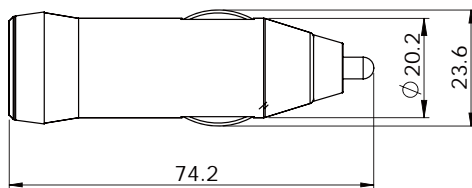

### Mini Size Cigarette Lighter Plug with Fuse

AP107

- Replaceable GMA Fuse
- Compact size
- Designed for both Size A ( $\phi 21.0\text{mm}$ ) & Size B ( $\phi 22.0\text{mm}$ ) Sockets
- Amp Rating :  
Standard Model: 5A  
Enhanced Model: 10A
- CE