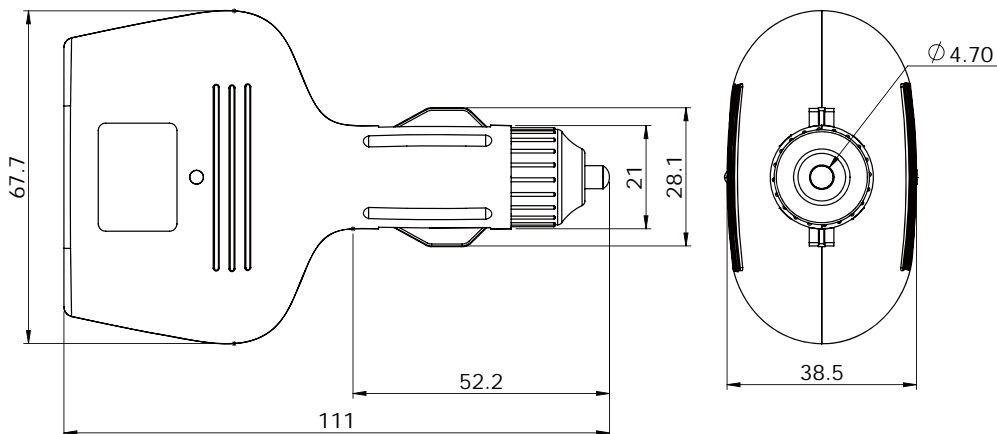

Cigarette Lighter Socket Splitters

Dual Port Cigarette Lighter Sockets Splitter with Fuse AP117

- Replaceable AGC Fuses
- 1 to 2 Cigarette Socket Adapter
- LED power indicator
- Plug designed for both Size A ($\phi 21.0\text{mm}$) & Size B ($\phi 22.0\text{mm}$) Sockets
- Amp Rating : 10A
- CE

http://www.yismarine.com/en/product/AP117-Dual-Port-Cig-Lighter-Sockets-Splitter/Cigarette_Lighter_Plug-AP117.html

Related Product

F-AGC
AGC(3AG) Fuses
Fast-acting glass-tube
fuses